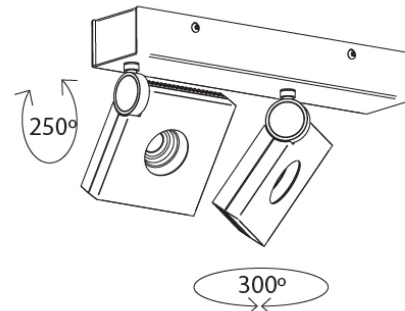

BRIDGE DOUBLE SURFACE

D92112

PROJECT	
TYPE	
NOTES	
QUANTITY	
DATE	

GENERAL

Series: Bridge
Subseries: Bridge Double
Brand: Milan
Division: Design
Mounting Type: Surface
Mounting Location: Ceiling
Subcategory: Spots

PHYSICAL

Shape: Rectangle
Length (mm): 280
Length (in): 11
Width (mm): 110
Width (in): 4 3/16
Extension (mm): 156
Extension (in): 6 1/8
Light Distribution: Adjustable / Direct
Weight (kg): 3.62
Weight (lbs): 8
Fixture Finish: WHI
Fixture Material: Aluminum

ELECTRICAL

Input Wattage Range: 20 - 29 W
Number of Lamps: 2
Lamp Type: LED
Total Output Wattage (W): 20
Dimming: Tri-Mode (Non-Dimming and Phase Dimming (120Vac only) and 0-10V Dimming)
Driver Included: Yes
Driver Location: Integrated
Driver Type: Constant Current - Universal
Driver Class: Class 2
Input Voltage (V): 120 - 277
Constant Current (MA): 700

LED

Number of LEDs: 2
Color Temperature (°K): 3000
Max. Delivered Lumen (lm): 2020
CRI: >80 CRI
Lamp Life (hrs): 50000

OPTICAL

Reflector°: 50

RATINGS AND CERTIFICATIONS

Certified By: CSA Certified to UL and CSA Standards
IP rating: IP20