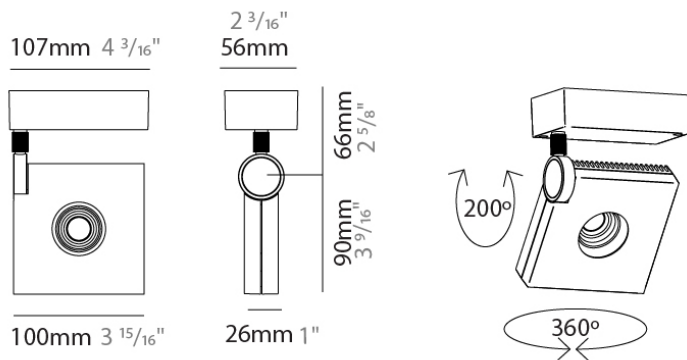

BRIDGE SINGLE SURFACE

D92110

PROJECT _____

TYPE _____

NOTES _____

QUANTITY _____

DATE _____

GENERAL

Series: Bridge
Subseries: Bridge Single
Brand: Milan
Division: Design
Mounting Type: Surface
Mounting Location: Ceiling
Subcategory: Spots

PHYSICAL

Shape: Rectangle
Length (mm): 107
Length (in): 4 ³/₁₆
Width (mm): 110
Width (in): 4 ⁷/₁₆
Extension (mm): 156
Extension (in): 6 ¹/₈
Light Distribution: Adjustable / Direct
Weight (kg): 1.4
Weight (lbs): 3
Fixture Finish: WHI
Fixture Material: Aluminum

ELECTRICAL

Input Wattage Range: 10 - 19 W
Lamp Type: LED
Total Output Wattage (W): 9.7
Dimming: Non-Dimming / Phase Dimming (120Vac only) / 0-10V Dimming
Driver Included: Yes
Driver Location: External
Driver Type: Constant Current - 120 / 277Vac
Driver Class: Class 2
Input Voltage (V): 120 - 277
Constant Current (mA): 350

LED

Number of LEDs: 1
Color Temperature (°K): 3000
Max. Delivered Lumen (lm): 1010
CRI: >80 CRI
Lamp Life (hrs): 50000

OPTICAL

Reflector°: 50

RATINGS AND CERTIFICATIONS

Certified By: CSA Certified to UL and CSA Standards
IP rating: IP20